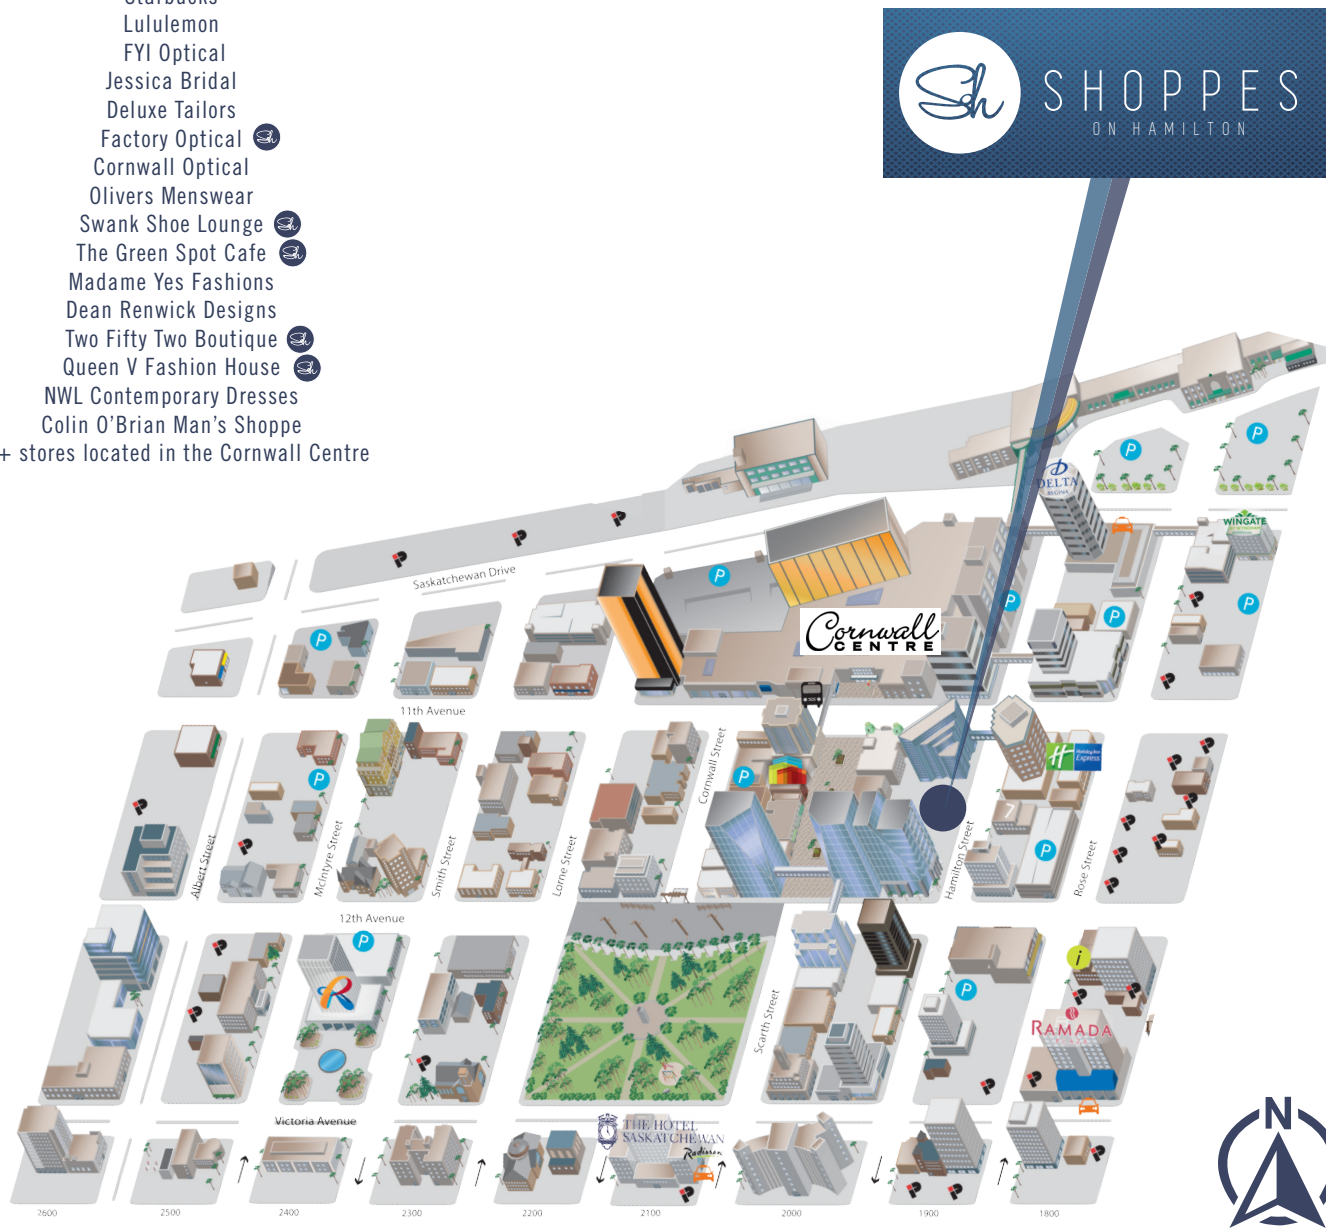

SHOPPES
ON HAMILTON

SHOPPES
ON HAMILTON

PROPERTY FEATURES

- Newer construction with modern storefronts
- 20' of store frontage
- 16' ceiling heights
- Rear-loading doors
- Industry-leading mechanical system
- Enhanced sidewalks and streetscape

Available space: 2,275 sq.ft

REGINA'S PREMIER RETAIL CORRIDOR

FOR LEASE

LEASING CONTACT

RYANN BRAATEN
T | 306.777.0690
E | rbraaten@harvard.ca

1856 Hamilton Street

harvard.ca/leasing

NOW LEASING

SH OPPES

ON HAMILTON

SH OPPES

ON HAMILTON

NEIGHBOURING RETAILERS:

- H&M
- Starbucks
- Lululemon
- FYI Optical
- Jessica Bridal
- Deluxe Tailors
- Factory Optical
- Cornwall Optical
- Olivers Menswear
- Swank Shoe Lounge
- The Green Spot Cafe
- Madame Yes Fashions
- Dean Renwick Designs
- Two Fifty Two Boutique
- Queen V Fashion House
- NWL Contemporary Dresses
- Colin O'Brian Man's Shoppe
- 90+ stores located in the Cornwall Centre

LOCATION DESCRIPTION

- Located on Hamilton Street between 11th & 12th Avenue, one of Regina's most established retail corridors.
- Adjacent to Regina's premiere shopping centre destination - the Cornwall Centre. 550,000 sq.ft. regional mall occupying over 90 stores that annually attracts over 8.4 million shoppers to downtown Regina
- Vehicular traffic of 4,100+ per day
- Pedestrian traffic of 3,000+ per day
- Convenient access to Regina's climate controlled pedway system which connects nine downtown office buildings, Casino Regina, and the Cornwall Centre
- Over 4 million sq.ft. of office space in the surrounding area
- 20+ thriving licensed full-service pubs and restaurants
- 10 nearby hotels that welcome over 500,000 guests annually
- Adjacent to City Square Plaza and Victoria Park - Regina's premiere outdoor cultural events facility and hub of pedestrian linked activity.