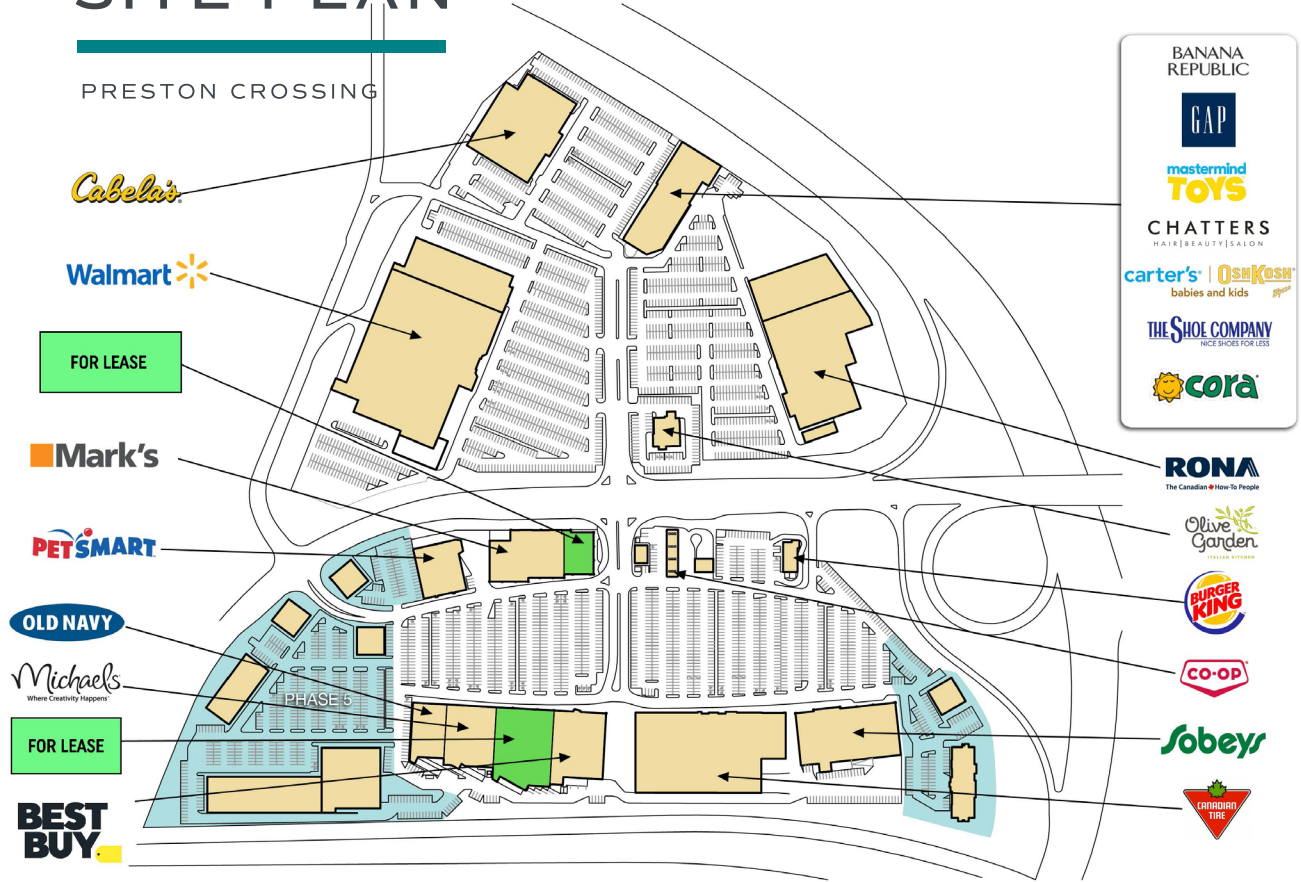

SITE PLAN

PRESTON CROSSING

COLIN PETER
LEASING DIRECTOR
HARVARD DEVELOPMENTS INC.

T | 403.268.6640 E | cpeter@harvard.ca

AERIAL

PRESTON CROSSING

COLIN PETER
LEASING DIRECTOR
HARVARD DEVELOPMENTS INC.

T | 403.268.6640 E | cpeter@harvard.ca