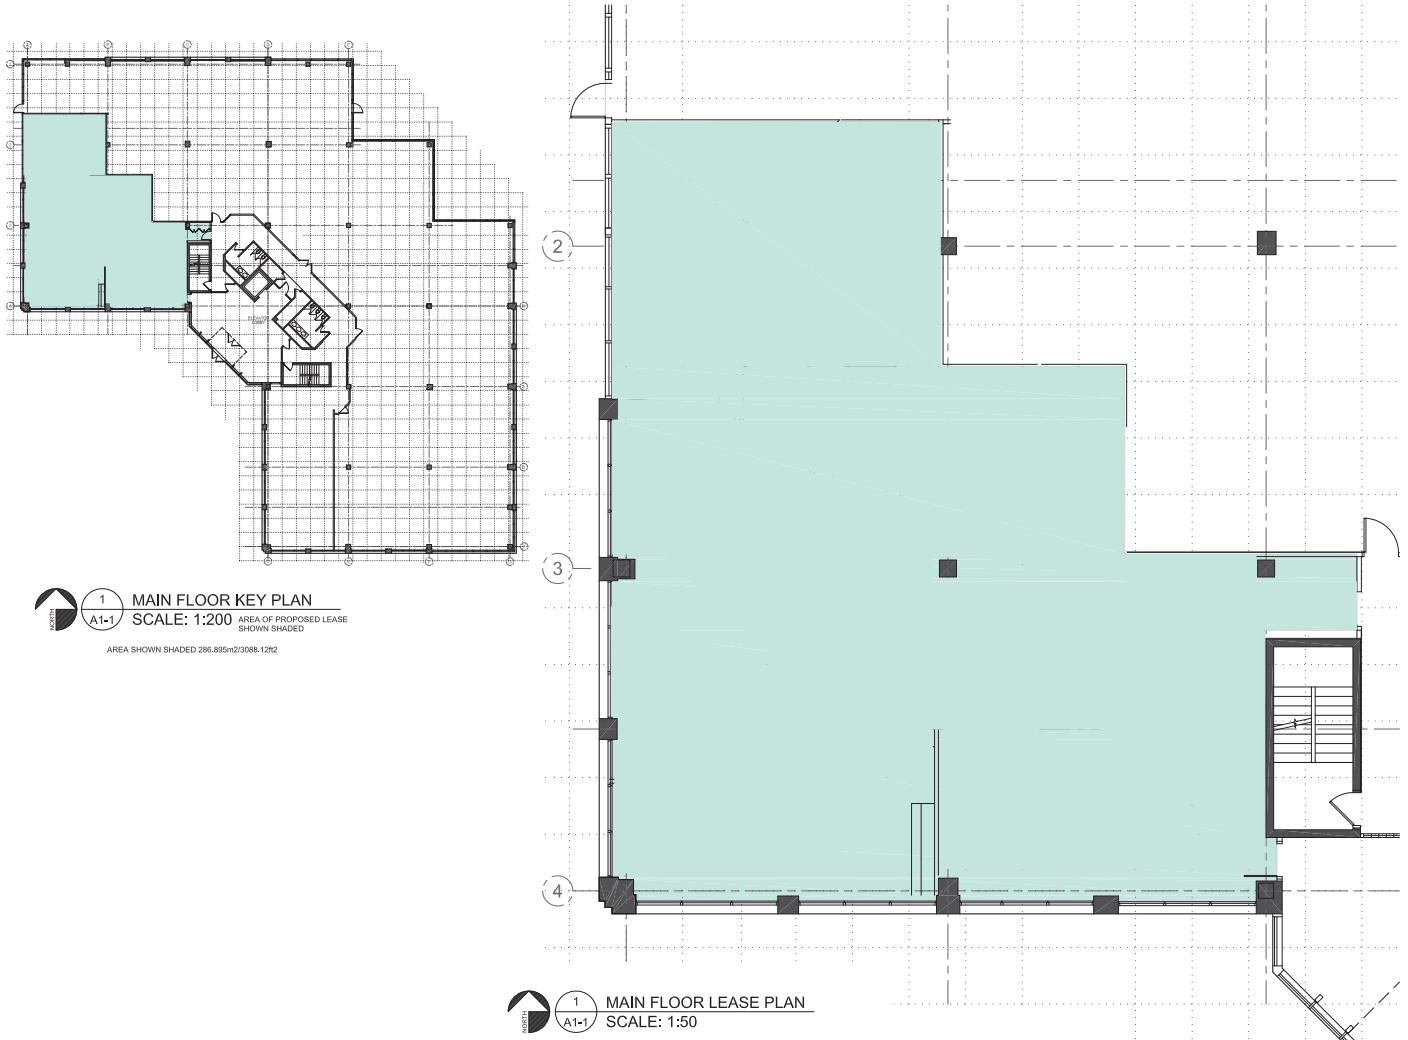

PARK CENTRE

1230 BLACKFOOT DR. | REGINA, SK

MAIN FLOOR

3,419

SQUARE FEET

AVAILABLE: IMMEDIATELY

RYANN BRAATEN

LEASING MANAGER, HARVARD REAL ESTATE INC.

T | 306.777.0690 E | rbraaten@harvard.ca