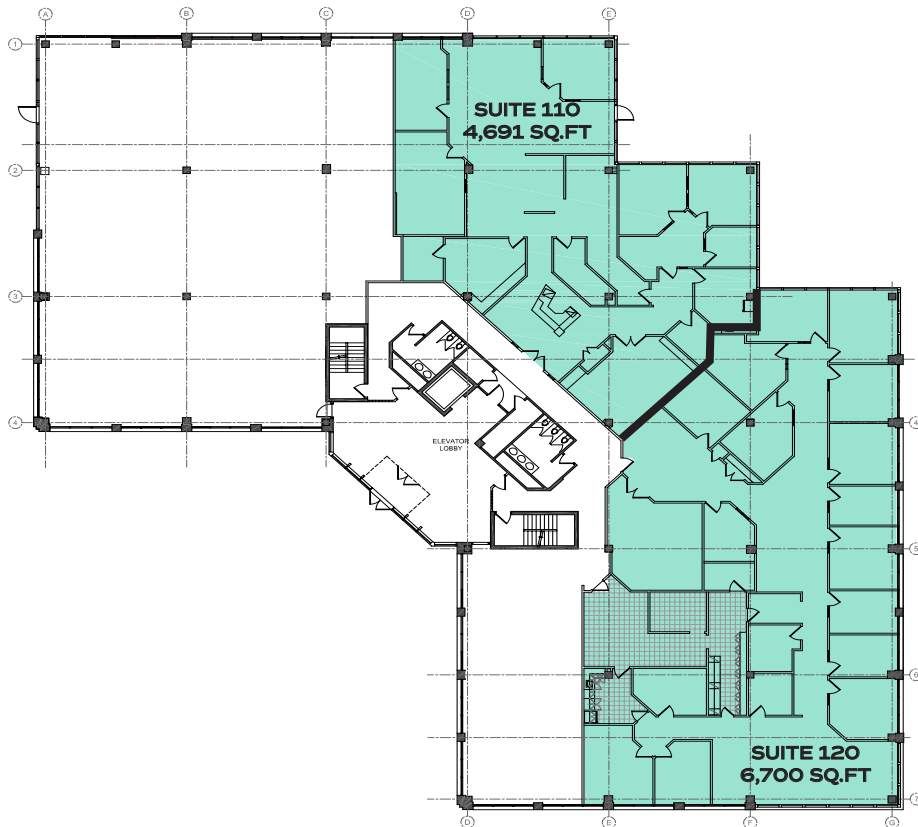

PARK CENTRE

1230 BLACKFOOT DR. | REGINA, SK

MAIN FLOOR

11,391

SQUARE FEET

CAN BE SUBDIVIDED INTO SUITE 110 (4,691 SQ.FT) AND SUITE 120 (6,700 SQ.FT).

MAIN FLOOR PATIO AREAS AVAILABLE

RYANN BRAATEN