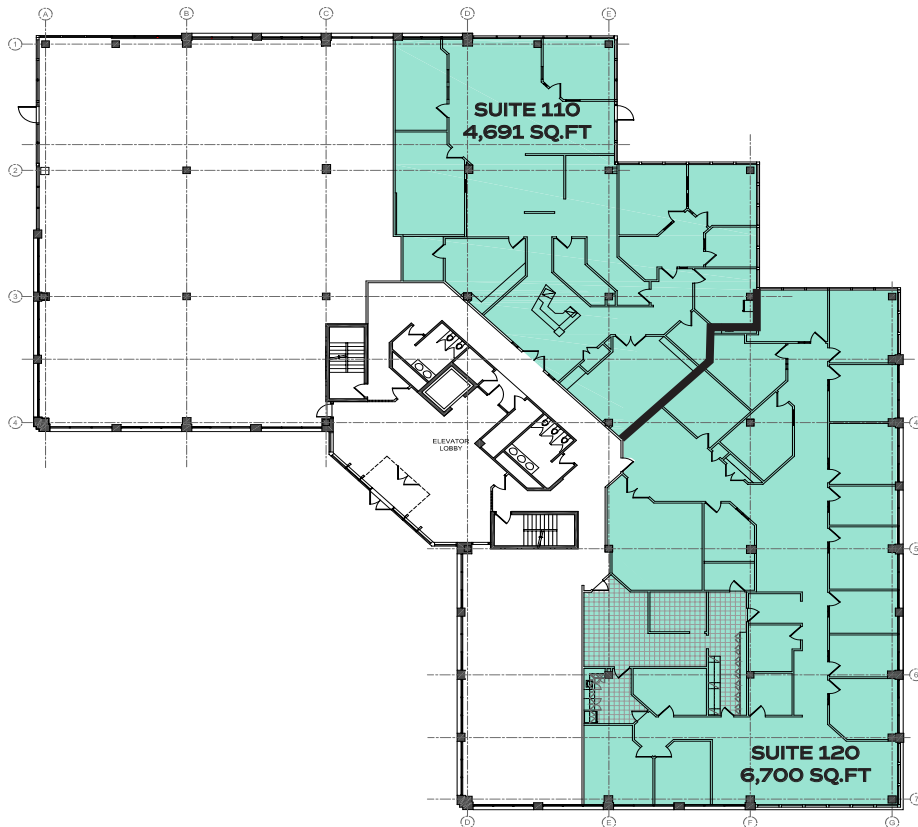

PARK CENTRE

1230 BLACKFOOT DR. | REGINA, SK

MAIN FLOOR

11,391

SQUARE FEET

CAN BE SUBDIVIDED INTO SUITE 110 (4,691 SQ.FT) AND SUITE 120 (6,700 SQ.FT).

MAIN FLOOR PATIO AREAS AVAILABLE

RYANN BRAATEN, SALESPERSON