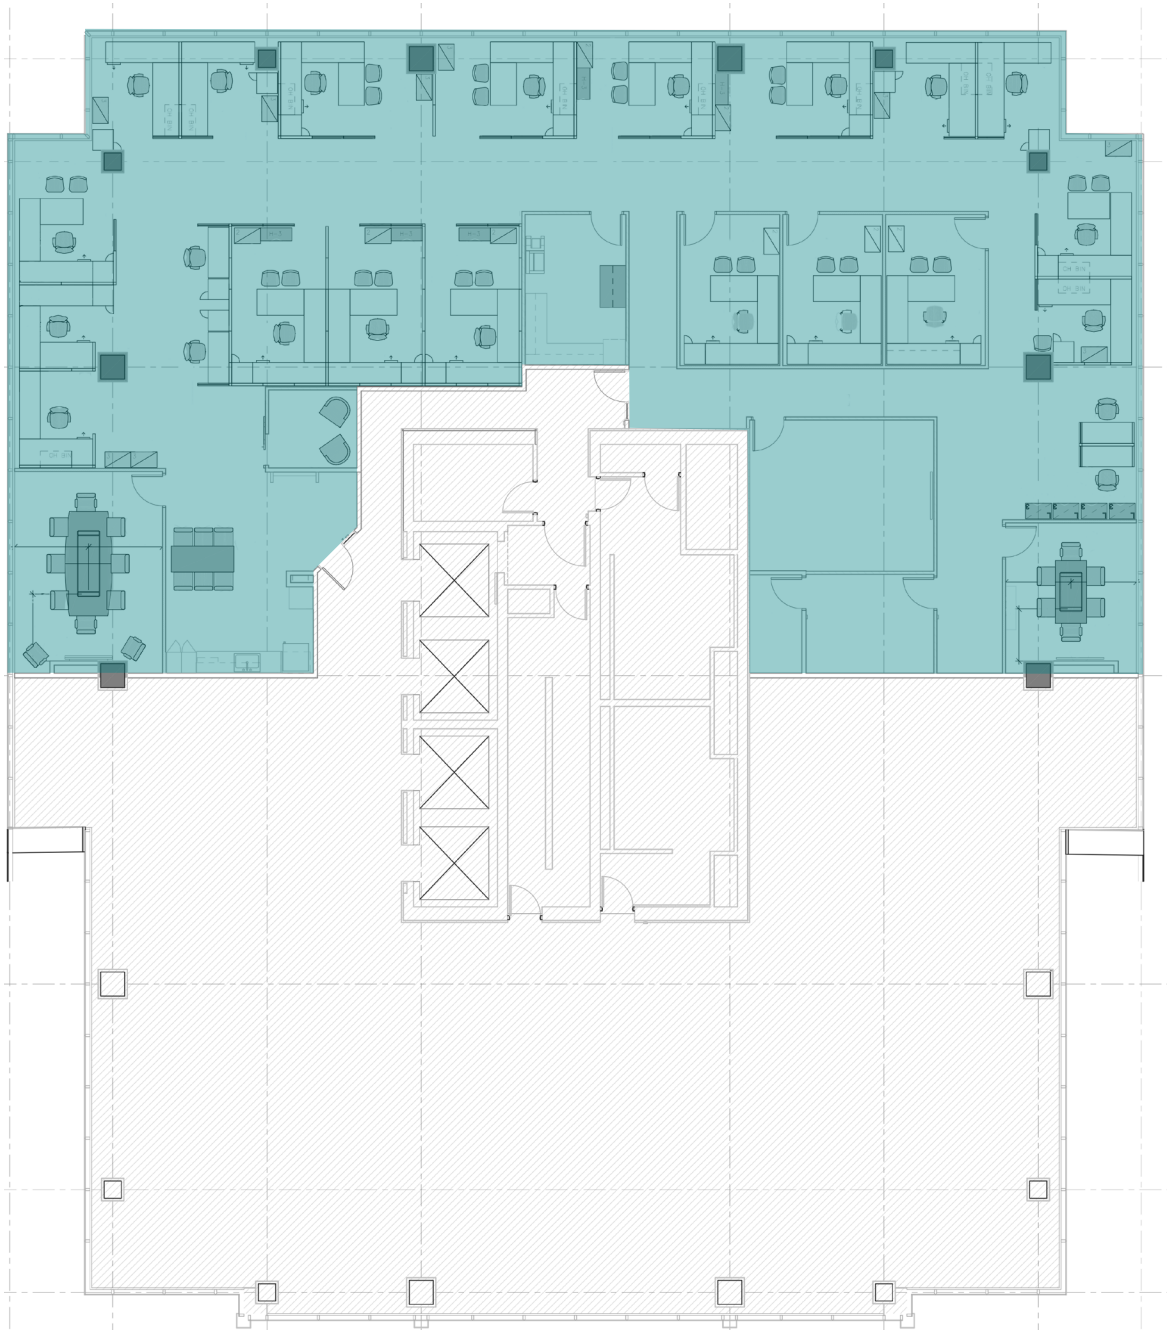

MOSAIC TOWER AT HILL CENTRE III

2010 12TH AVE. | REGINA, SK

SUITE 1550

6,838

SQUARE FEET

RYANN BRAATEN, SALESPERSON

LEASING MANAGER, HARVARD DEVELOPMENTS

T | 306.777.0690