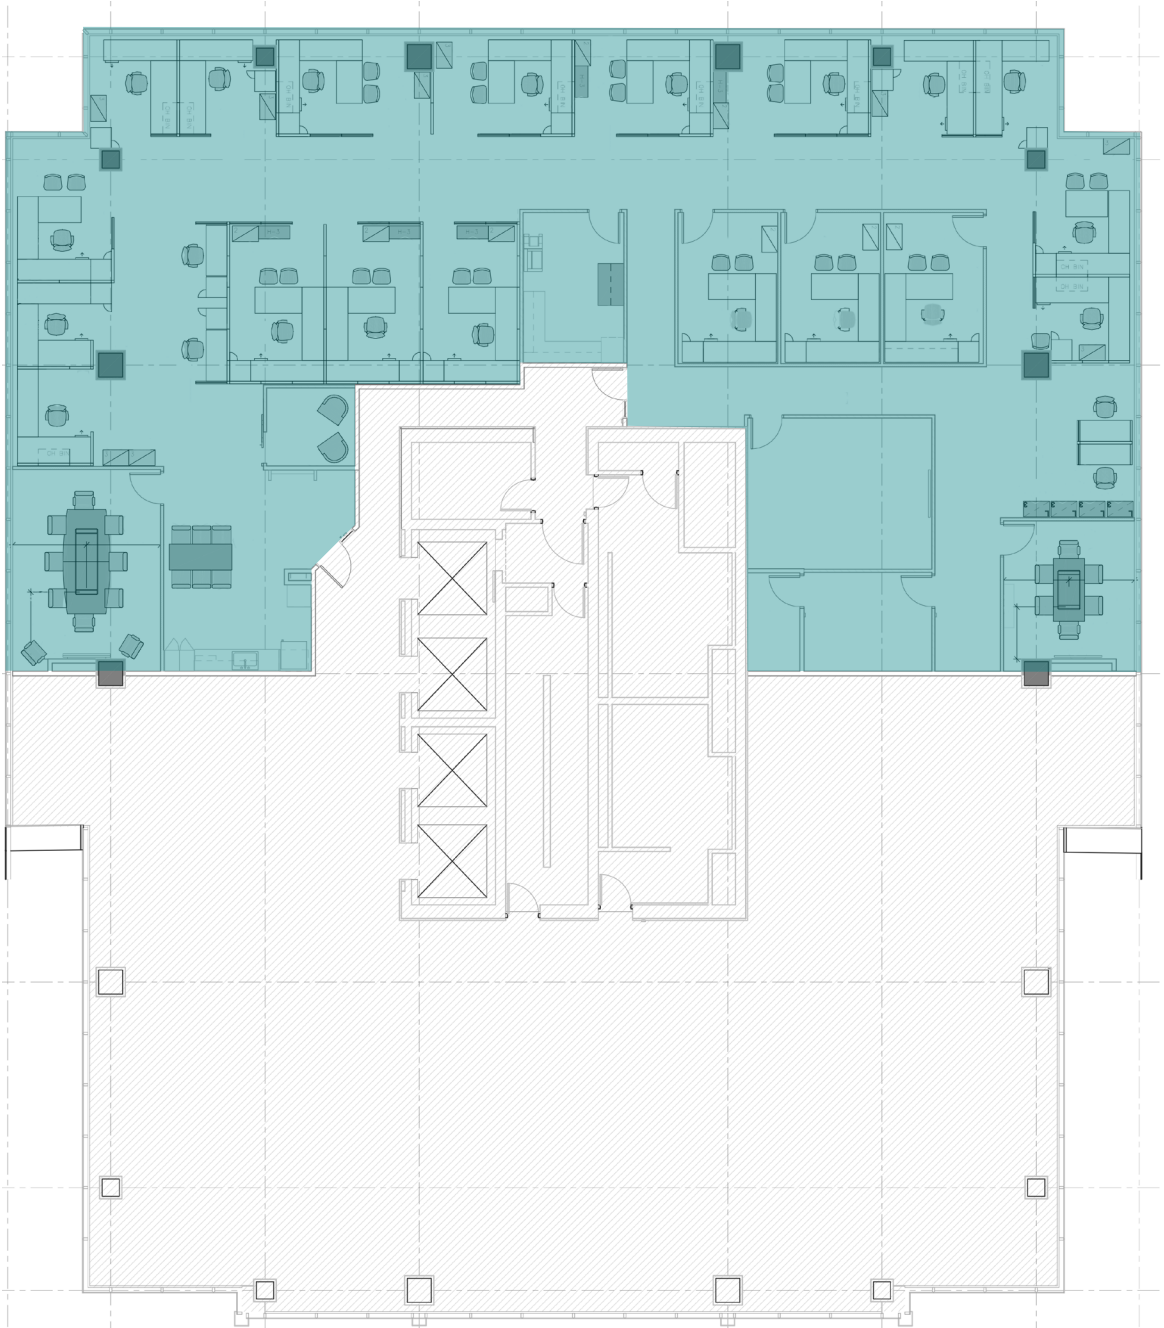

MOSAIC TOWER AT HILL CENTRE III

2010 12TH AVE. | REGINA, SK

SUITE 1550

6,838

SQUARE FEET

RYANN BRAATEN

LEASING MANAGER, HARVARD REAL ESTATE INC.

T | 306.777.0690