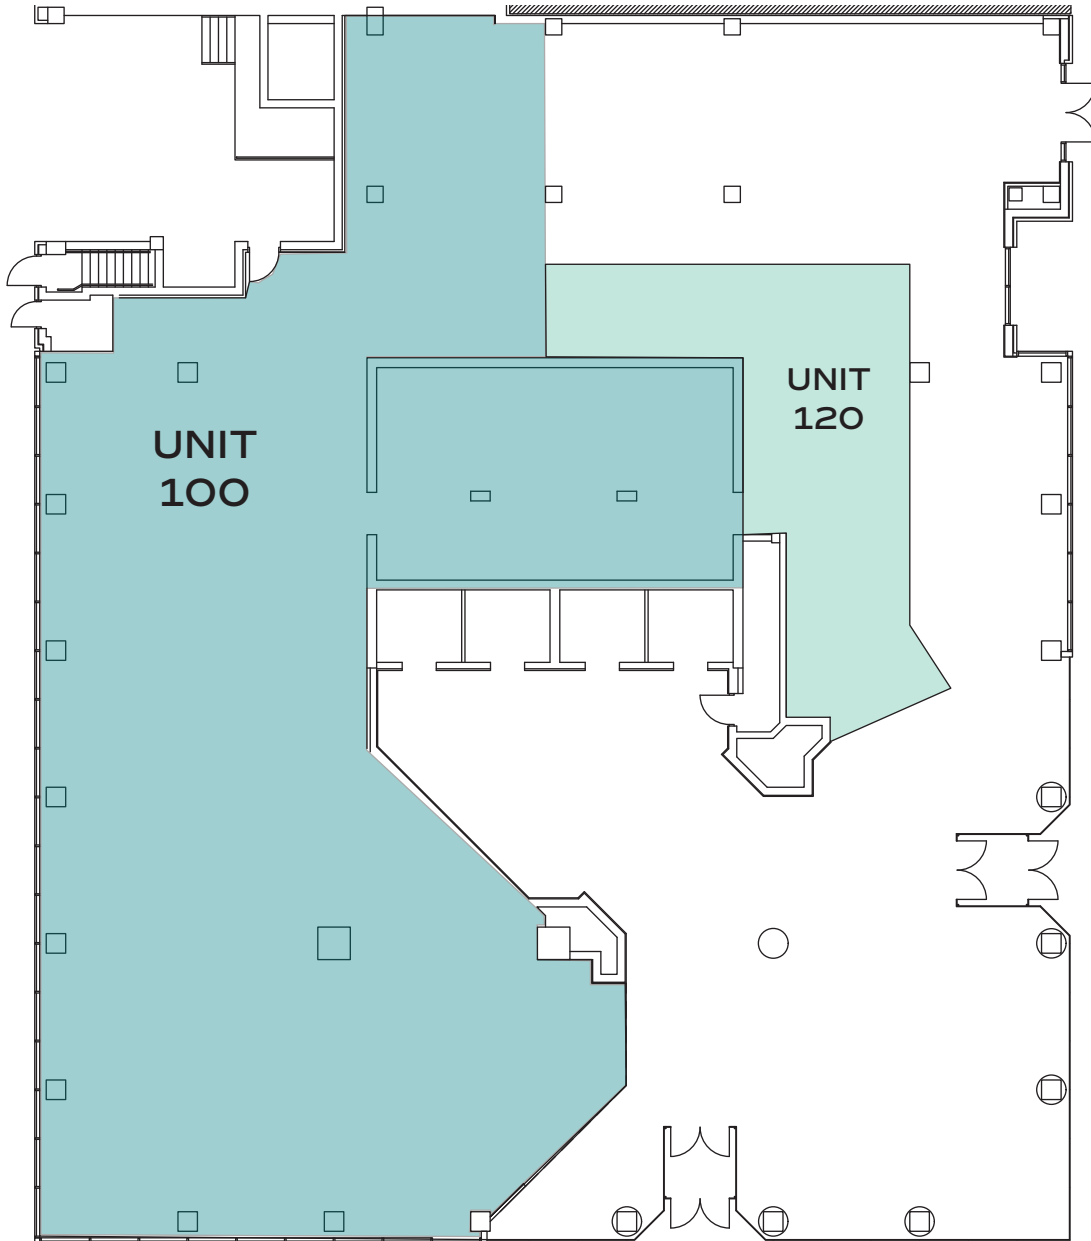

HILL CENTRE TOWER I
1874 SCARTH ST. | REGINA, SK

SUITE 100

6,861
SQUARE FEET

FLOOR PLAN IS APPROXIMATE

RYANN BRAATEN

LEASING MANAGER, HARVARD REAL ESTATE INC

T | 306.777.0600 **E** | rbraaten@harvard.ca