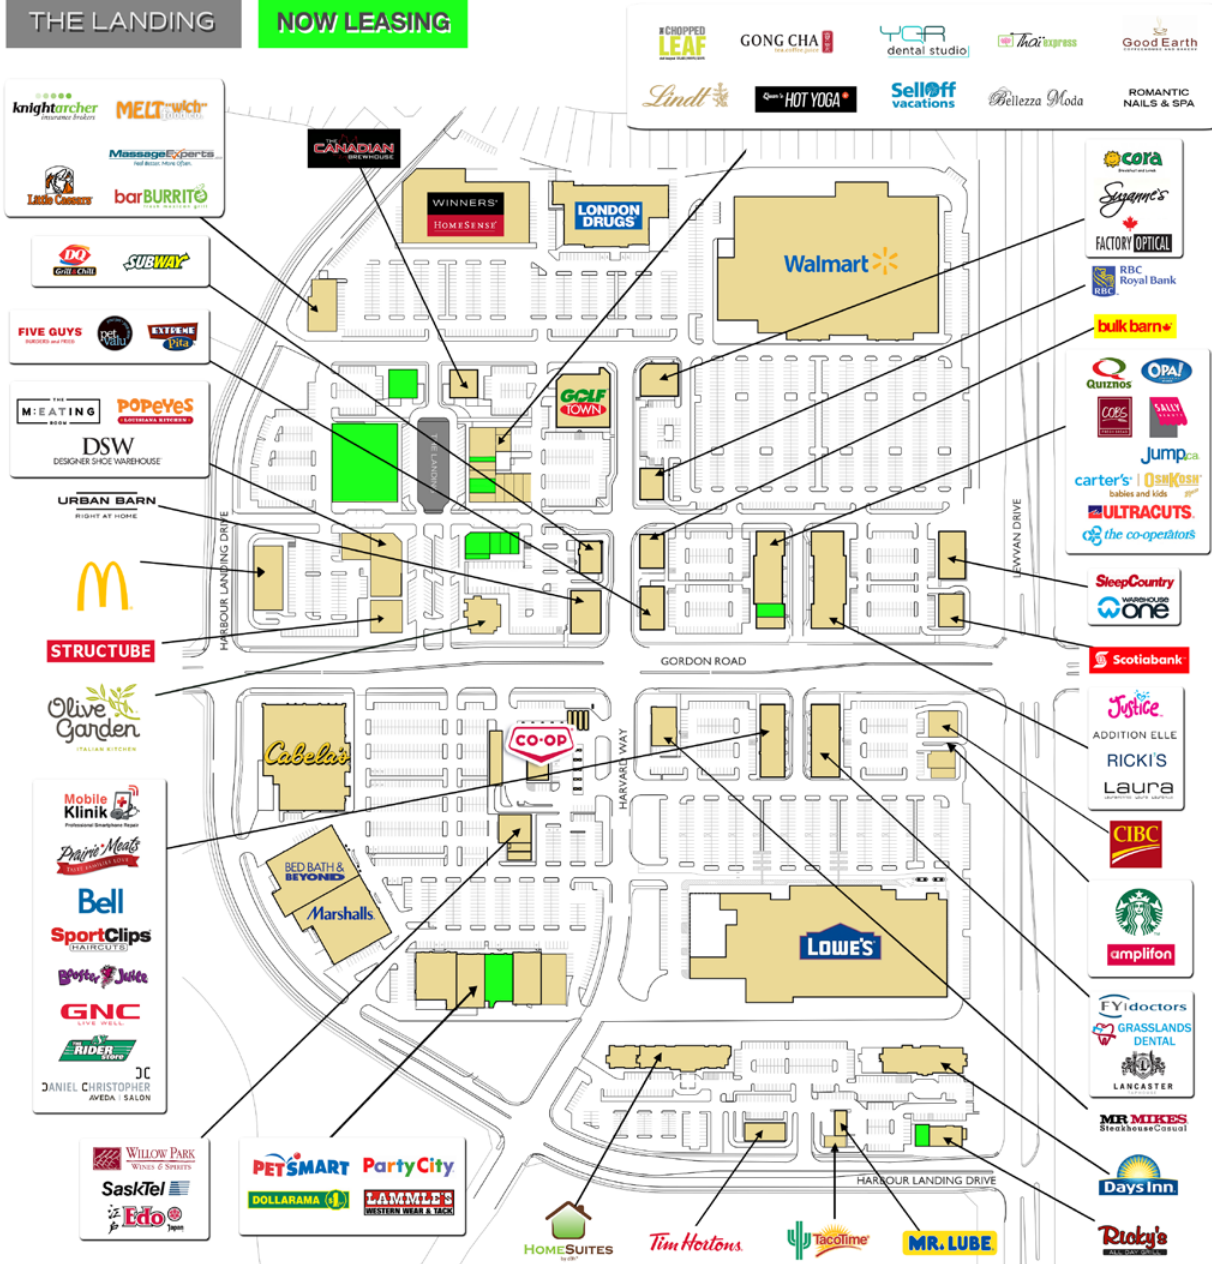

THE LANDING

NOW LEASING

SITE PLAN

MELISSA WALSH
 RETAIL LEASING DIRECTOR,
 HARVARD DEVELOPMENTS INC.

T | 403.268.6640 E | mwalsh@harvard.ca

AERIAL

GRASSLANDS

MELISSA WALSH
 RETAIL LEASING DIRECTOR,
 HARVARD DEVELOPMENTS INC.