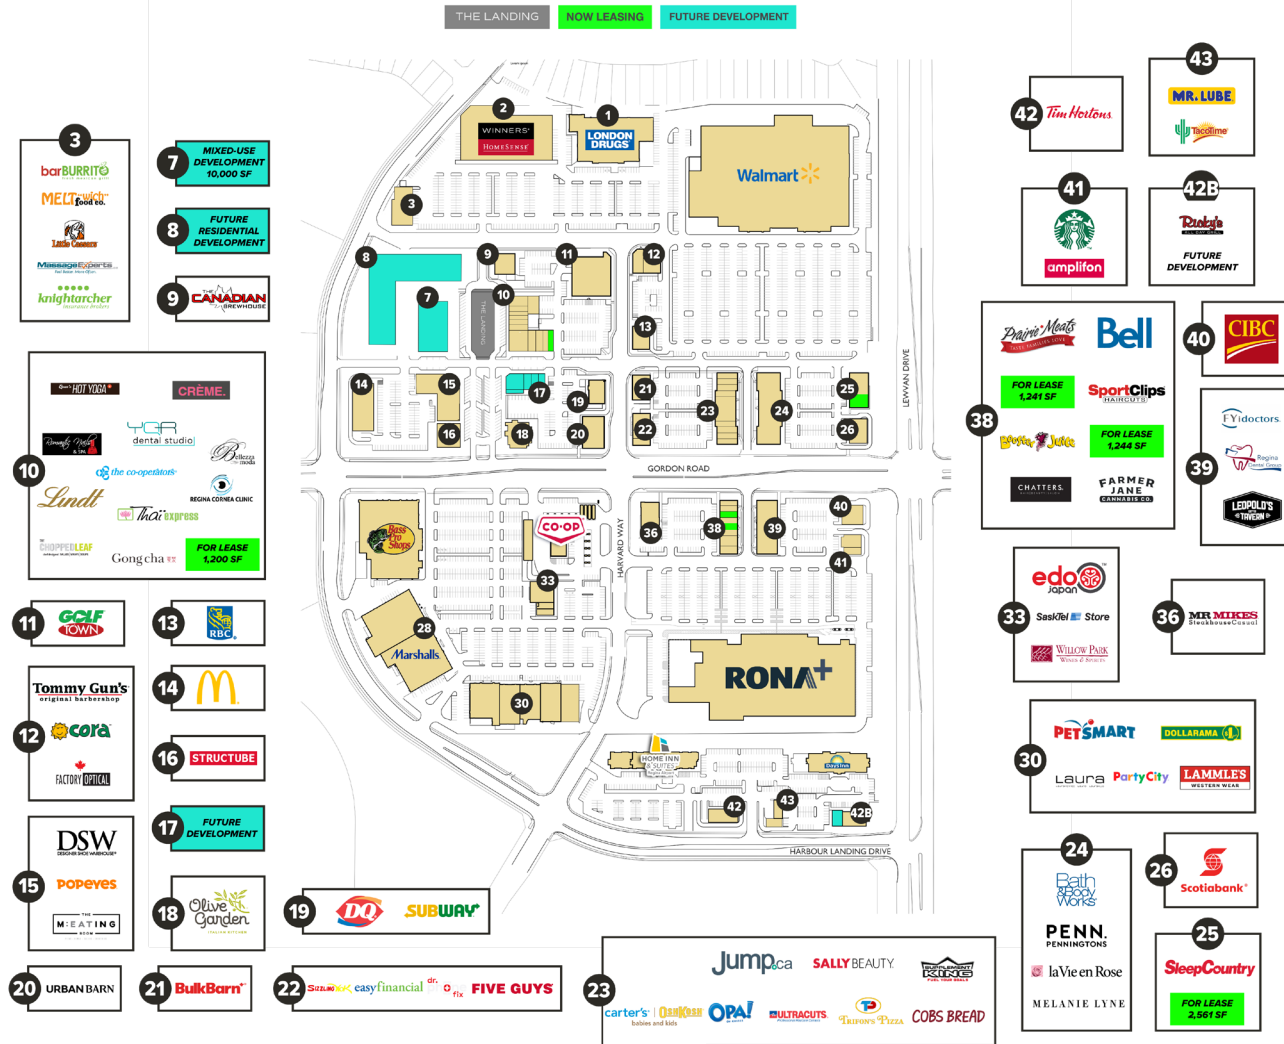

SITE PLAN

COLIN PETER
 DIRECTOR OF LEASING
 T | 403.268.6640 E | cpeter@harvard.ca

RYANN BRAATEN
 LEASING MANAGER
 T | 306.777.0690 E | rbraaten@harvard.ca

AERIAL

COLIN PETER
 DIRECTOR OF LEASING
 T | 403.268.6640 E | cpeter@harvard.ca