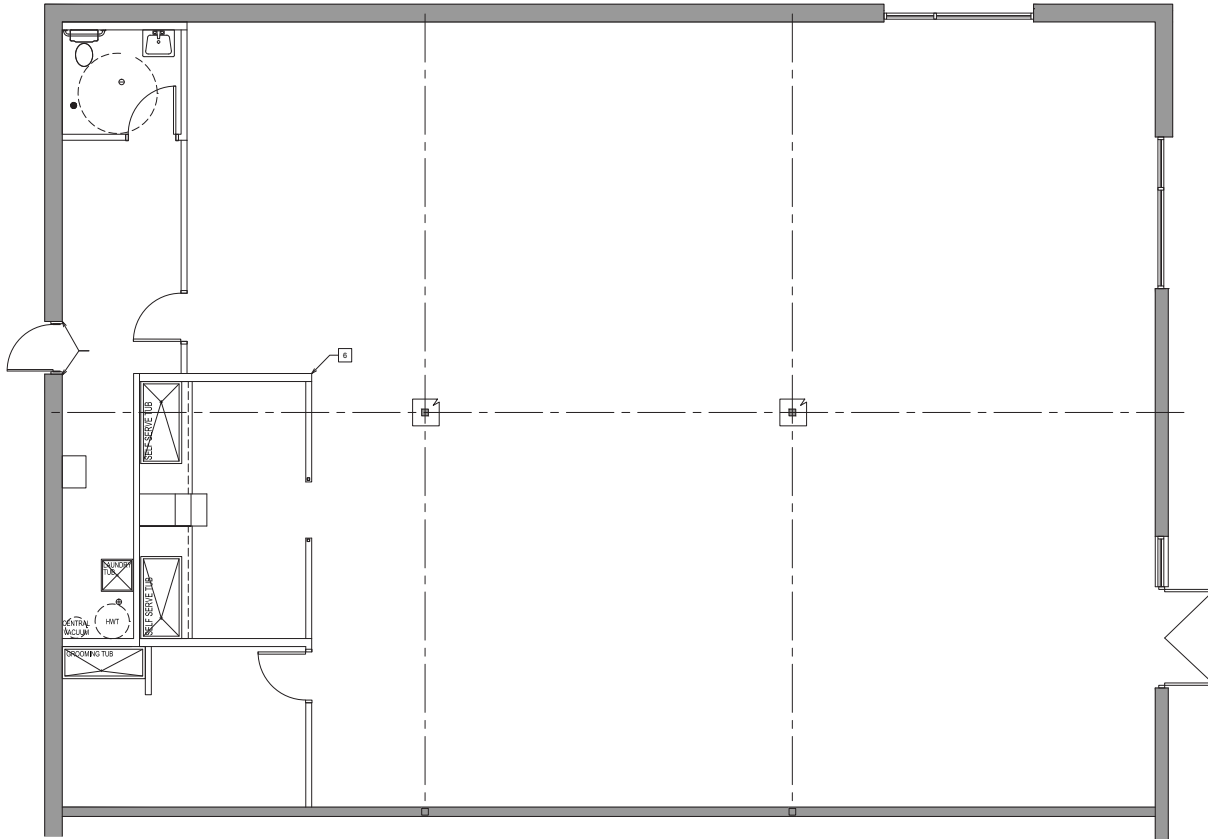

YORK STATION

YORKTON, SK

BUILDING 2
UNIT 3

3,613
SQUARE FEET

Space plans and as builts are approximate and may be subject to change. All drawings should be independently verified.

COLIN PETER

DIRECTOR OF LEASING