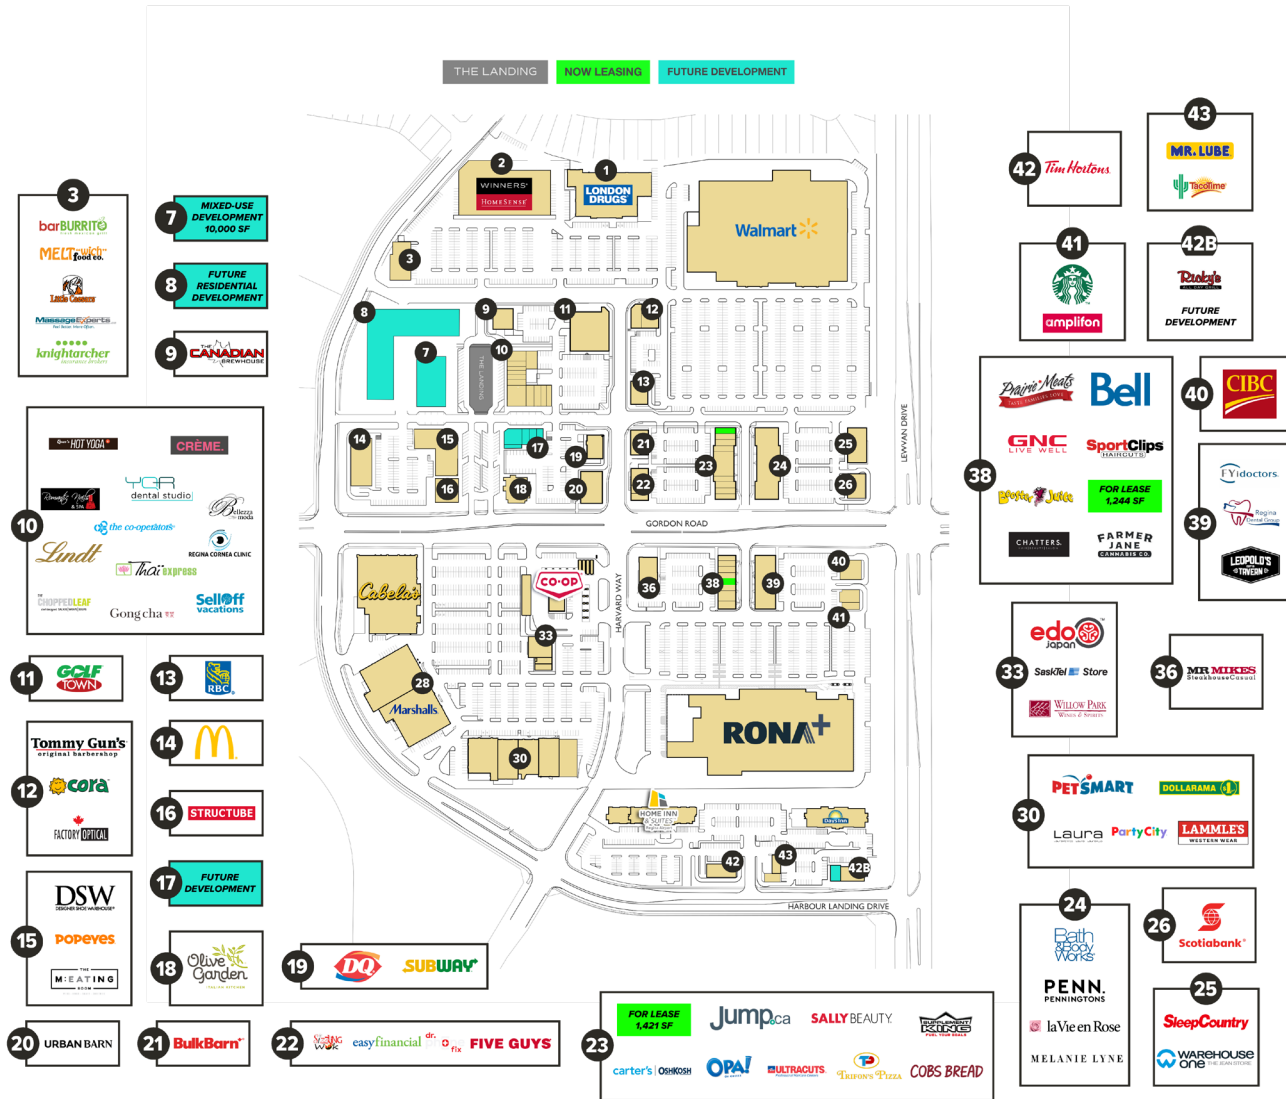

SITE PLAN

COLIN PETER
 DIRECTOR OF LEASING
 T | 403.268.6640 E | cpeter@harvard.ca

RYANN BRAATEN
 LEASING MANAGER
 T | 306.777.0690 E | rbraaten@harvard.ca

AERIAL

GRASSLANDS

COLIN PETER

DIRECTOR OF LEASING

T | 403.268.6640 E | cpeter@harvard.ca