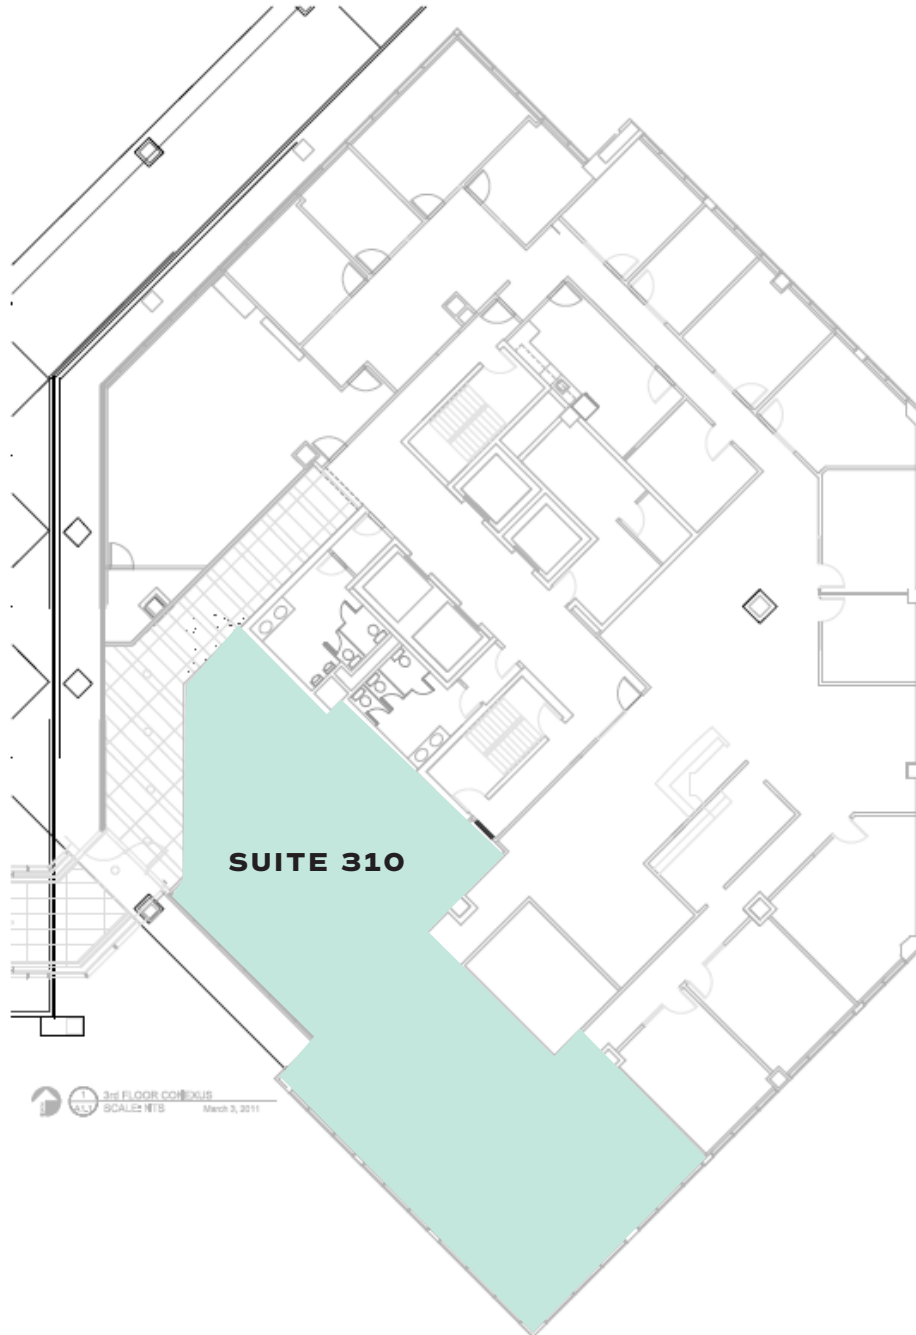

# 1801 HAMILTON

1801 HAMILTON ST. | REGINA, SK

## SUITE 310

3,098

SQUARE FEET

3rd FLOOR CORPUS  
SCALE: 1/8" = 1'-0"  
March 3, 2011