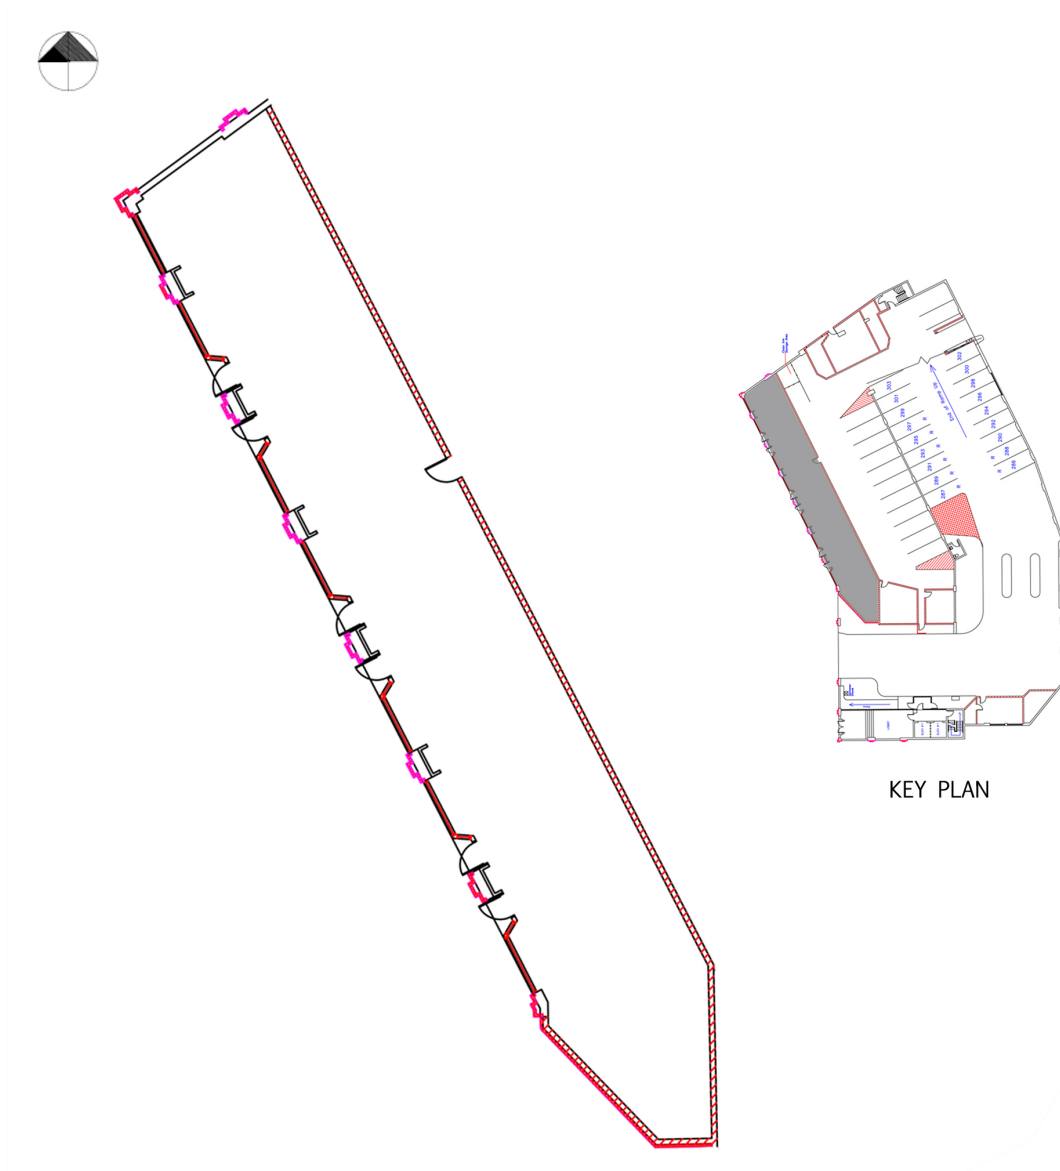

201 PORTAGE

201 PORTAGE AVE. | WINNIPEG, MB

MAIN FLOOR
SUITE P-1

2,000
SQUARE FEET

GAIL AURITI

BROKER, LEASING MANAGER, HARVARD DEVELOPMENTS INC.

T | 204.988.1069

E | gauriti@harvard.ca