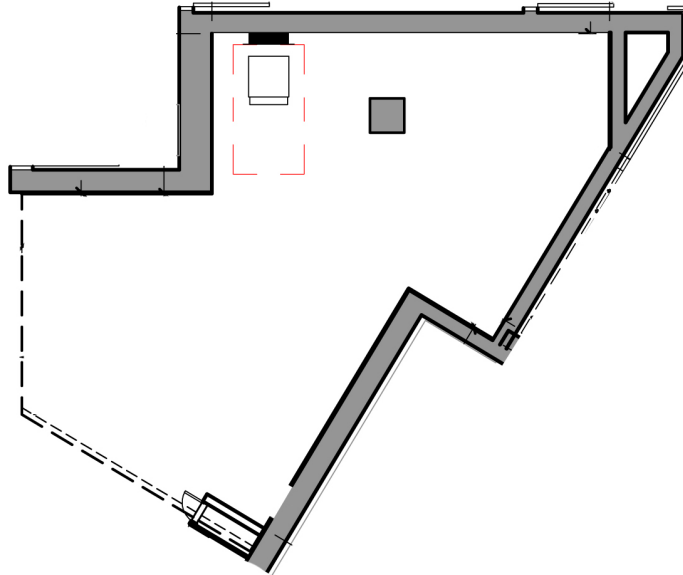

201 PORTAGE

201 PORTAGE AVE. | WINNIPEG, MB

CONCOURSE

328

SQUARE FEET

KEY PLAN

GAIL AURITI

BROKER, LEASING MANAGER, HARVARD DEVELOPMENTS INC.