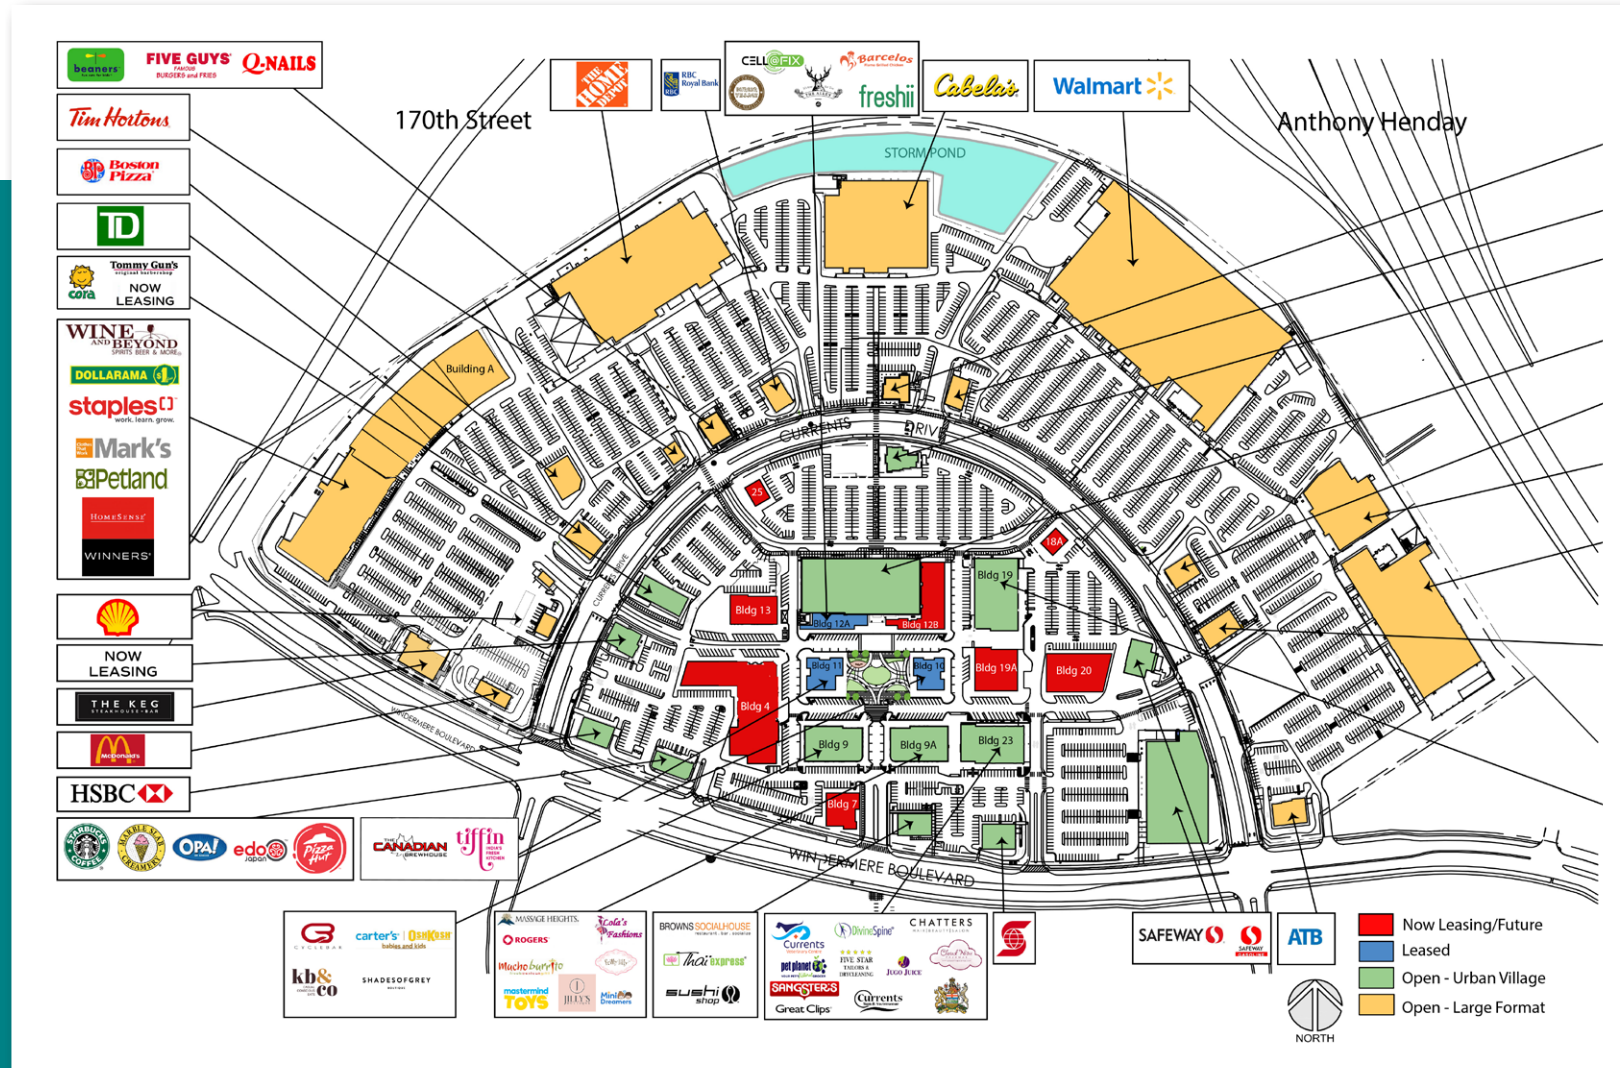

SITE PLAN

CURRENTS OF WINDERMERE

BRIAN BAKER

RETAIL LEASING
HARVARD DEVELOPMENTS INC.

T | 587.442.2110

E | bbaker@harvard.ca

AERIAL

CURRENTS OF WINDERMERE