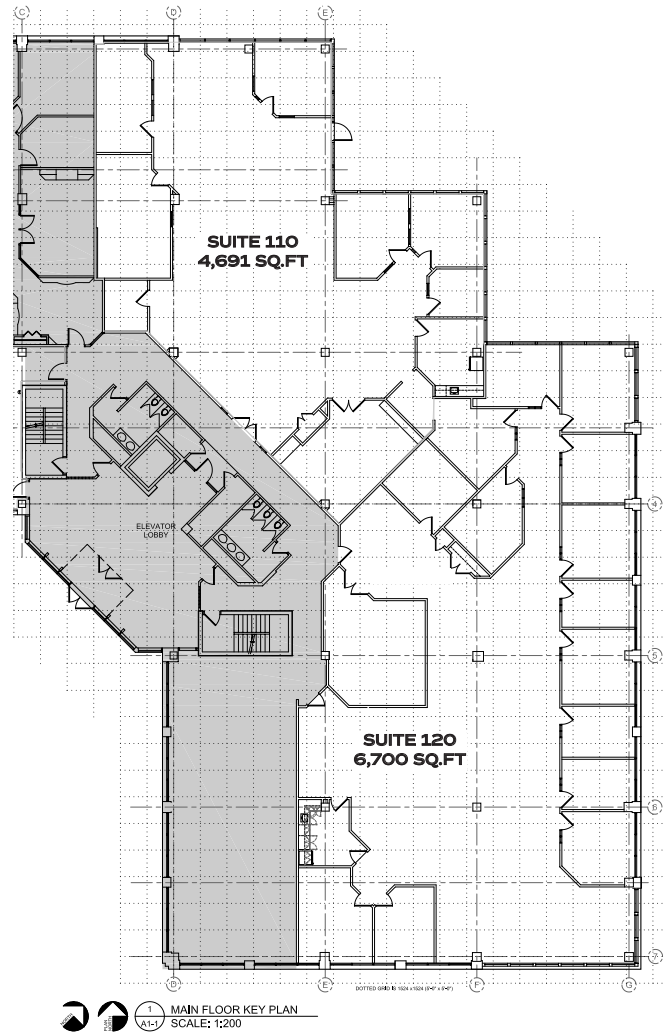

# MAIN FLOOR

# 11,391

SQUARE FEET

## CONCEPT FLOOR PLAN

## OPEN FLOOR PLAN

SUITE 110 AND 120 CAN BE COMBINED FOR TOTAL OF 11,391 SQ.FT

MAIN FLOOR PATIO AREAS AVAILABLE

**RYANN BRAATEN, SALESPERSON**

LEASING MANAGER, HARVARD DEVELOPMENTS

T | 306.777.0690

E | [rbraaten@harvard.ca](mailto:rbraaten@harvard.ca)