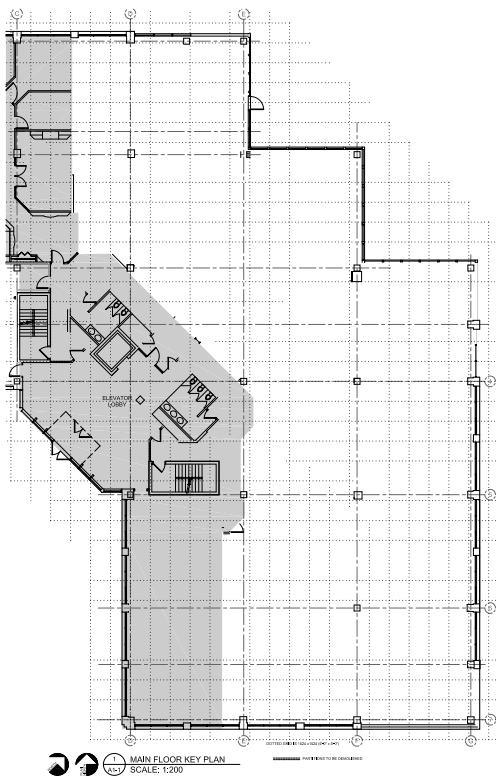

# MAIN FLOOR

# 11,391

SQUARE FEET

## CONCEPT FLOOR PLAN

## OPEN FLOOR PLAN

SUITE 110 AND 120 CAN BE COMBINED FOR TOTAL OF 11,391 SQ.FT

MAIN FLOOR PATIO AREAS AVAILABLE

**RYANN BRAATEN, SALESPERSON**

LEASING MANAGER, HARVARD DEVELOPMENTS

T | 306.777.0690

E | [rbraaten@harvard.ca](mailto:rbraaten@harvard.ca)