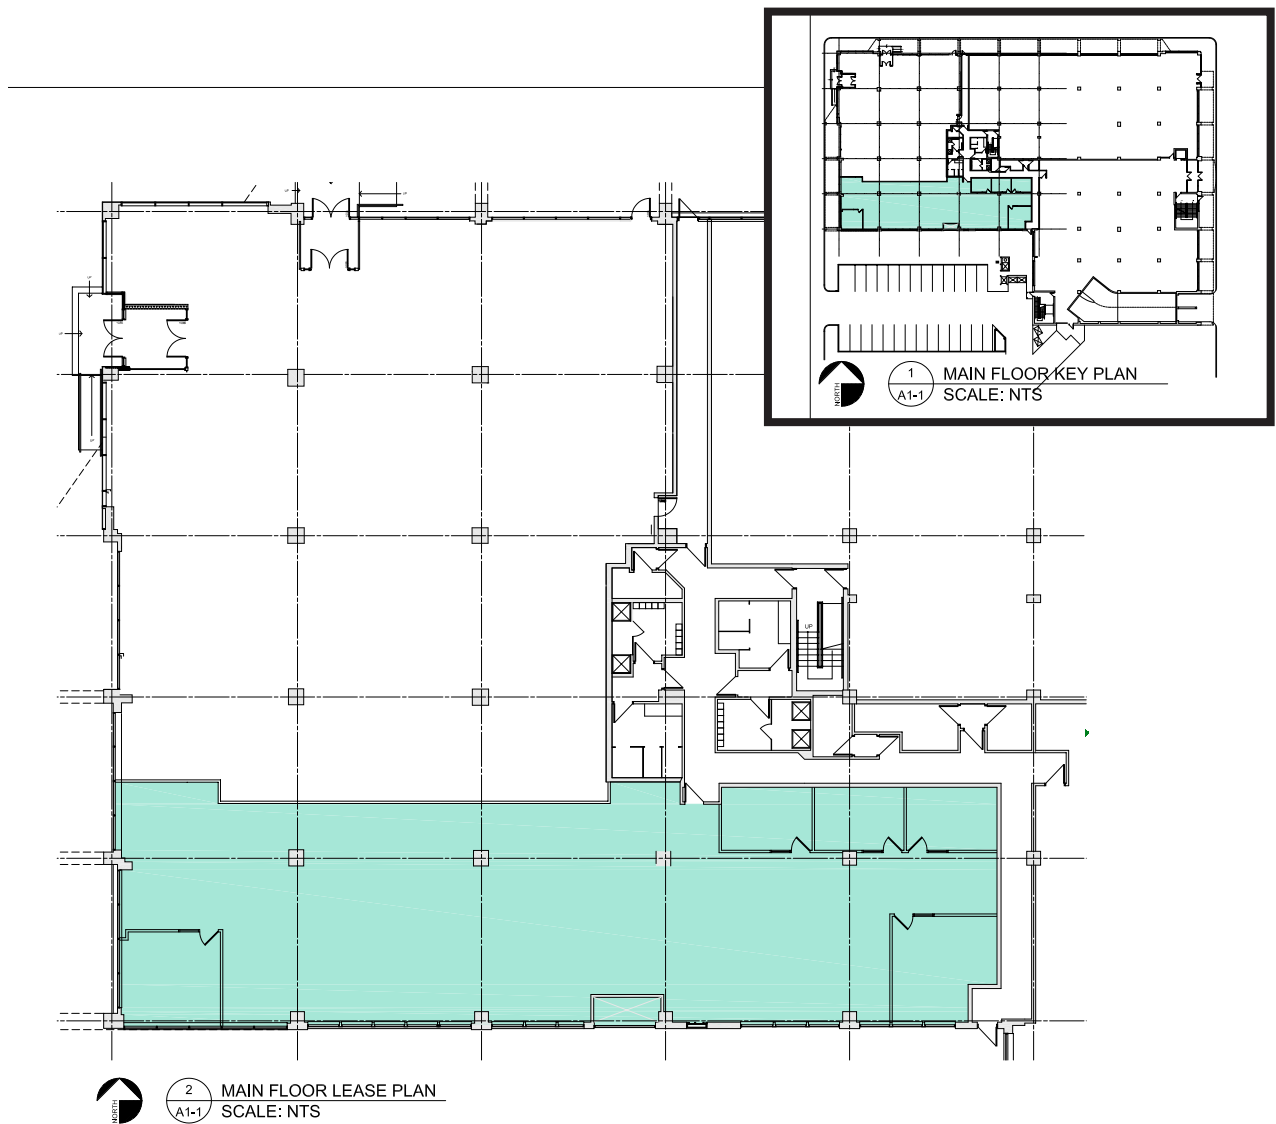

CENTURY PLAZA

1915 HAMILTON ST. | REGINA, SK

SUITE 1915

5,483

SQUARE FEET

RYANN BRAATEN

LEASING MANAGER, HARVARD REAL ESTATE INC.

T | 306.777.0690